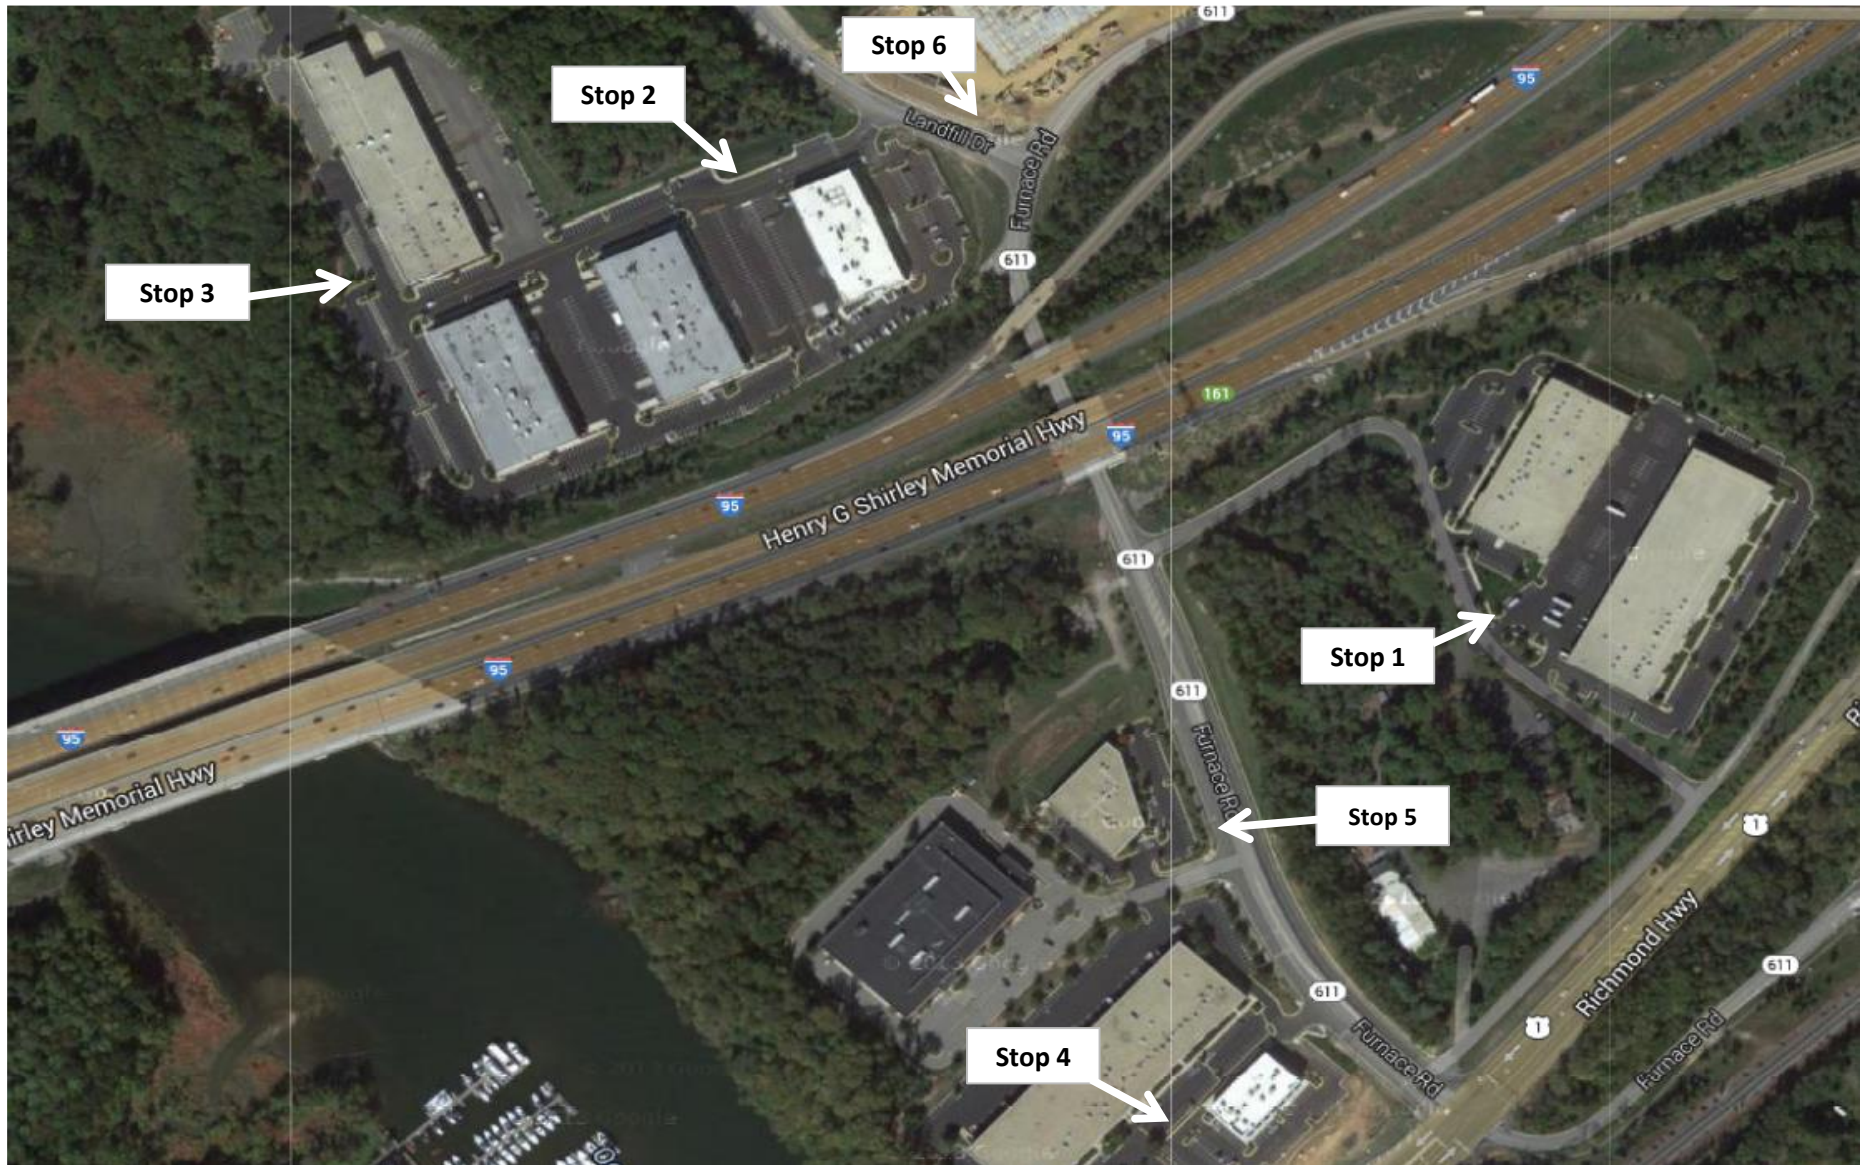

Gunston Commerce Center Shuttle Service Stop Map

Stop Addresses:

- Stop 1 - 10501 Furnace Road, Lorton, VA 22079
- Stop 2 - 10450/10440 Furnace Road, Lorton, VA 22079
- Stop 3 - 10400/10430 Furnace Road, Lorton, VA 22079
- Stop 4- 10720 Richmond Highway, Lorton, VA 22079
- Stop 5 - 10510 Furnace Road , Lorton, VA 22079
- Stop 6 - 10377 Mordor Drive, Lorton, VA 22079
- VRE - 1040 Express Way, Woodbridge, VA 22191